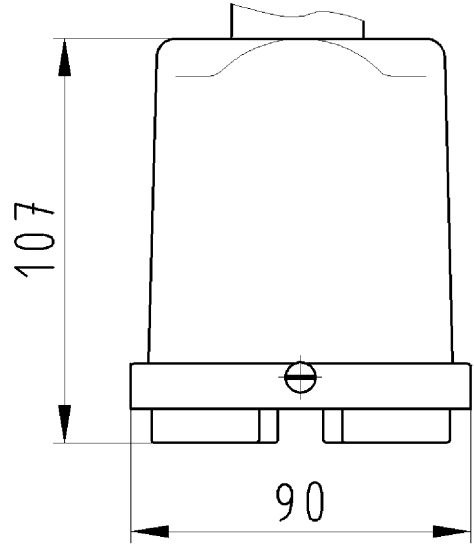

version .0

Weitergabe sowie Vervielfältigung dieses Dokuments, Verwertung und Mitteilung seines Inhalts sind verboten, soweit nicht ausdrücklich gestattet. Die Reproduktion, Distribution und Utilization of this document as well as the communication of its contents to others without express authorization is prohibited.