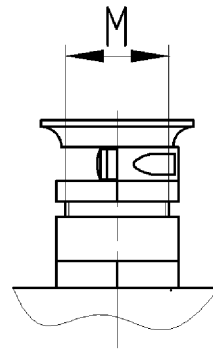

### model

construction	48
model of the housing	male
locking mechanism	single locking lever
cable entry	above
type of cable	gland nut
with cable screw gland	yes
thread size M	32
thread size PG	
hinged lid	no
EMC-version	no
length	132 mm
width	90 mm
height	107 mm

version .1

version .2

version .3

version .5

IP 65

Gehäuseoberteil  
70.352.4835.0

Zeichnungsnummer  
70.352.4835.010W  
Gehäuseoberteil

30.11.2007  
Index a 24.02.2010  
Hoffmann Angelika  
M 1:2