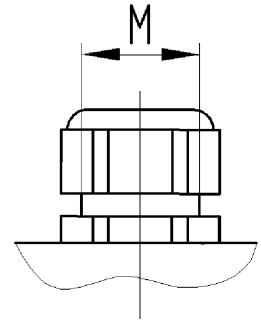

version .5

IP 65

Gehäuseoberteil
70.352.4835.0

Zeichnungsnummer
70.352.4835.010W
Gehäuseoberteil

30.11.2007
Index a 24.02.2010
Hoffmann Angelika
M 1:2