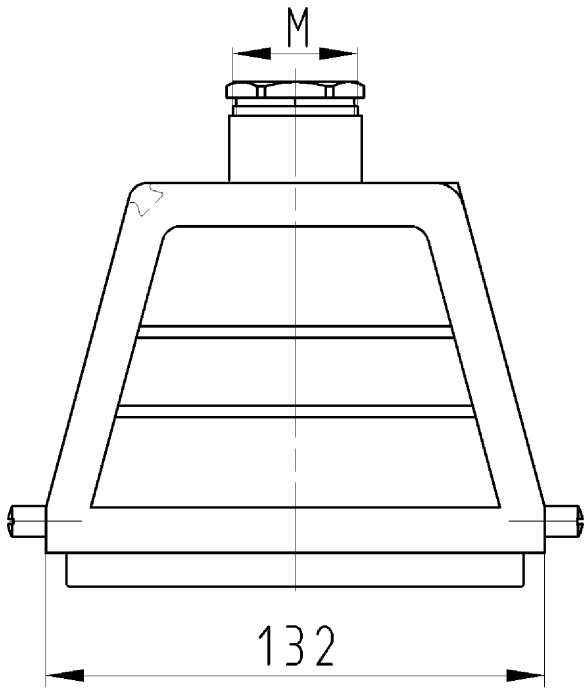

version .0

Weitergabe sowie Vervielfältigung dieses Dokuments, Verwertung und Mitteilung seines Inhalts sind verboten, soweit nicht ausdrücklich gestattet. Die Reproduktion, Distribution und Utilization of this document as well as the communication of its contents to others without express authorization is prohibited.