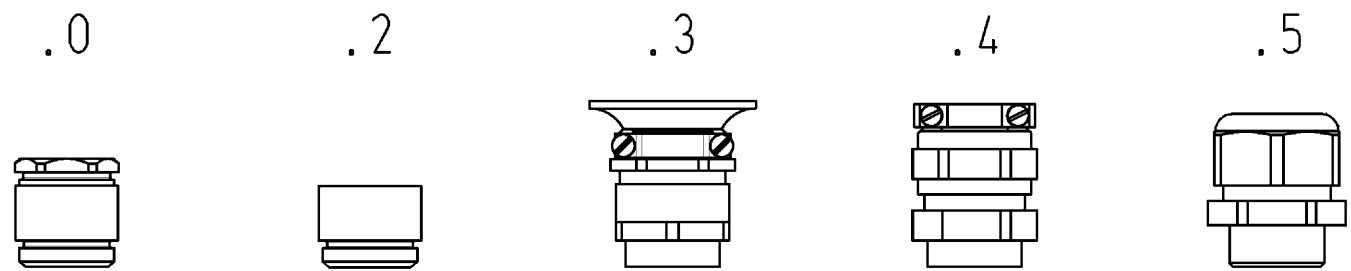

Varianten/ Variants

70.35⁴/₂.1035.5	BAS GOT GC 10	M25 M20	A 5	Kabelverschraubung(KV), IP65 /Cable gland(CG), IP65	
70.35⁴/₂.1035.4	BAS GOT GC 10	M25 M20	A 4	KV mit Zugentlastung, IP54 /CG with strain relief, IP54	
70.35⁴/₂.1035.3	BAS GOT GC 10	M25 M20	A 3	KV mit Zugentlastung und Knickschutz, IP54 /CG with strain relief and bend support, IP54	
70.35⁴/₂.1035.2	BAS GOT GC 10	M25 M20	A 2	Zwischenstützen /Bushing	
70.35⁴/₂.1035.1	BAS GOT GC 10	M25 M20	A 1	Gewindebohrung /Thread hole	X
70.35⁴/₂.1035.0	BAS GOT GC 10	M25 M20	A 0	Kabelverschraubung(KV), IP54 /Cable gland(CG), IP54	

Bestellnummer /Order number	Typ /Type	Varianten /Variants	dar- gestellt /drawn
Weitere Daten siehe KATALOG oder eKatalog. Additional data see CATALOG or eCatalog.		www.wieland-electric.com eshop.wieland-electric.com	

Tolerierung Size ISO 14405(☐)/Tolerance system Size ISO 14405(☐). (This ISO-standard describes the envelope principle. According to the envelope principle the deviations of form and parallelism are limited by the size tolerances).				ja/yes ☒ Stoffverbots- und Deklarationsliste nach UU-TOM-05/03 ist einzuhalten. Conformity with Wieland document UU-TOM-05/03 (list of prohibited / declarable hazardous substances) to be declared!			
Freitoleranz nach General tolerance		CAD - Zeichnung, keine manuellen Änderungen CAD - drawing, no manual modifications allowed		1.Verwendung: First Use: -		Blatt: 1 von 1 Sheet: of 1	
/		Werkstoff/Material Aluminium beschichtet/ coated grau/ grey		2013 Tag/Date gezeichnet drawn 21.08. Treschan geprüft checked - Normgepr. Stand. check -		Name Treschan	
/		Maßstab/Scale 1:2		Ersatz für/Replacement for: -		Zeichnung Nr./Drawing No. 70.352.1035.0 13K	
/		Vol. mm³Ofl./Surf. mm²		Type revos		Benennung/Titel GEHAEUSEOBERTEIL	
/		wieland Elektrische Verbindungen		BASIC		Baugröße 10-Kabelabgang oben-M20/M25 Hood size 10-cable outlet top-M20/M25	
Index Datum / Blatt Date / Sheet		Änderung/Revision					

Weitergabe sowie Vervielfältigung dieses Dokuments, Verwertung und Mitteilung seines Inhalts sind verboten, soweit nicht ausdrücklich gestattet.
The reproduction, distribution and utilization of this document as well as the communication of its contents to others without express authorization is prohibited.

703521035013K_2 CADW3028 Treschan 2013-09-2010907:16 1.000