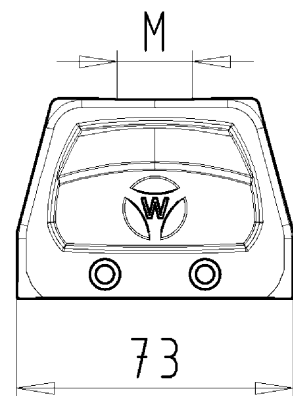

These dimensions will be especially checked at delivery
Only inspection dimensions
With /E marked dimensions are only valid for internal use

Diese Maße werden bei Abnahme besonders geprüft
Ausschließlich Prüfmaße
Mit /E gekennzeichnete Maße sind nur für interne Zwecke gültig