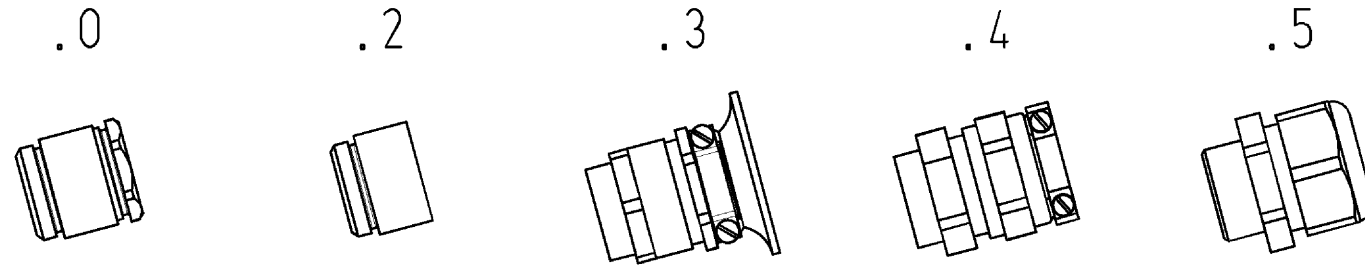

Varianten/ Variants

70.35³₀.1635.5	BAS GOT GA 16	M32 M25	A 5	Kabelverschraubung(KV), IP65 /Cable gland(CG), IP65	
70.35³₀.1635.4	BAS GOT GA 16	M32 M25	A 4	KV mit Zugentlastung, IP54 /CG with strain relief, IP54	
70.35³₀.1635.3	BAS GOT GA 16	M32 M25	A 3	KV mit Zugentlastung und Knickschutz, IP54 /CG with strain relief and bend support, IP54	
70.35³₀.1635.2	BAS GOT GA 16	M32 M25	A 2	Zwischenstützen /Bushing	
70.35³₀.1635.1	BAS GOT GA 16	M32 M25	A 1	Gewindebohrung /Thread hole	X
70.35³₀.1635.0	BAS GOT GA 16	M32 M25	A 0	Kabelverschraubung(KV), IP54 /Cable gland(CG), IP54	
Bestellnummer /Order number	Typ /Type		Varianten /Variants		der- gestellt /drawn

Weitere Daten siehe KATALOG oder eKatalog.
Additional data see CATALOG or eCatalog.
www.wieland-electric.com
eshop.wieland-electric.com

Tolerierung Size ISO 14405(☐)/Tolerance system Size ISO 14405(☐). (This ISO-standard describes the envelope principle. According to the envelope principle the deviations of form and parallelism are limited by the size tolerances).				ja/yes ☒ Stoffverbots- und Deklarationsliste nach UU-TOM-05/03 ist einzuhalten. Conformity with Wieland document UU-TOM-05/03 (list of prohibited / declaimable hazardous substances) to be declared!			
Freitoleranz nach General tolerance		CAD - Zeichnung, keine manuellen Änderungen CAD - drawing, no manual modifications allowed		1.Verwendung: First Use: -		Blatt: 1 von 1 Sheet: of 1	
/		Werkstoff/Material Aluminium beschichtet/ coated grau/ grey		2013 Tag/Date Name gezeichnet drawn 21.08. Treschan geprüft checked Normgepr. Stand. check		Zeichnung Nr./Drawing No. Index T 70.350.1635.0 13K	
/		Maßstab/Scale 1:2		Ersatz für/Replacement for: -		Maße in mm/Dimensions are in mm	
/		Vol. mm³Ofl./Surf. mm²		Type Benennung/Tittle revos BASIC GEHAEUSEOBERTE IL		Baugröße 16-Kabelabgang seitlich-M25/M32 Hood size 16-cable outlet side-M25/M32	
/		wieland Elektrische Verbindungen		Index Datum / Blatt Date / Sheet		Änderung/Revision	

Weitergabe sowie Vervielfältigung dieses Dokuments, Verwertung und Mitteilung seines Inhalts sind verboten, soweit nicht ausdrücklich gestattet.
The reproduction, distribution and utilization of this document as well as the communication of its contents to others without express authorization is prohibited.

703501635013K_2 CADW3028_Treschan 2013-09-201084900 1.000