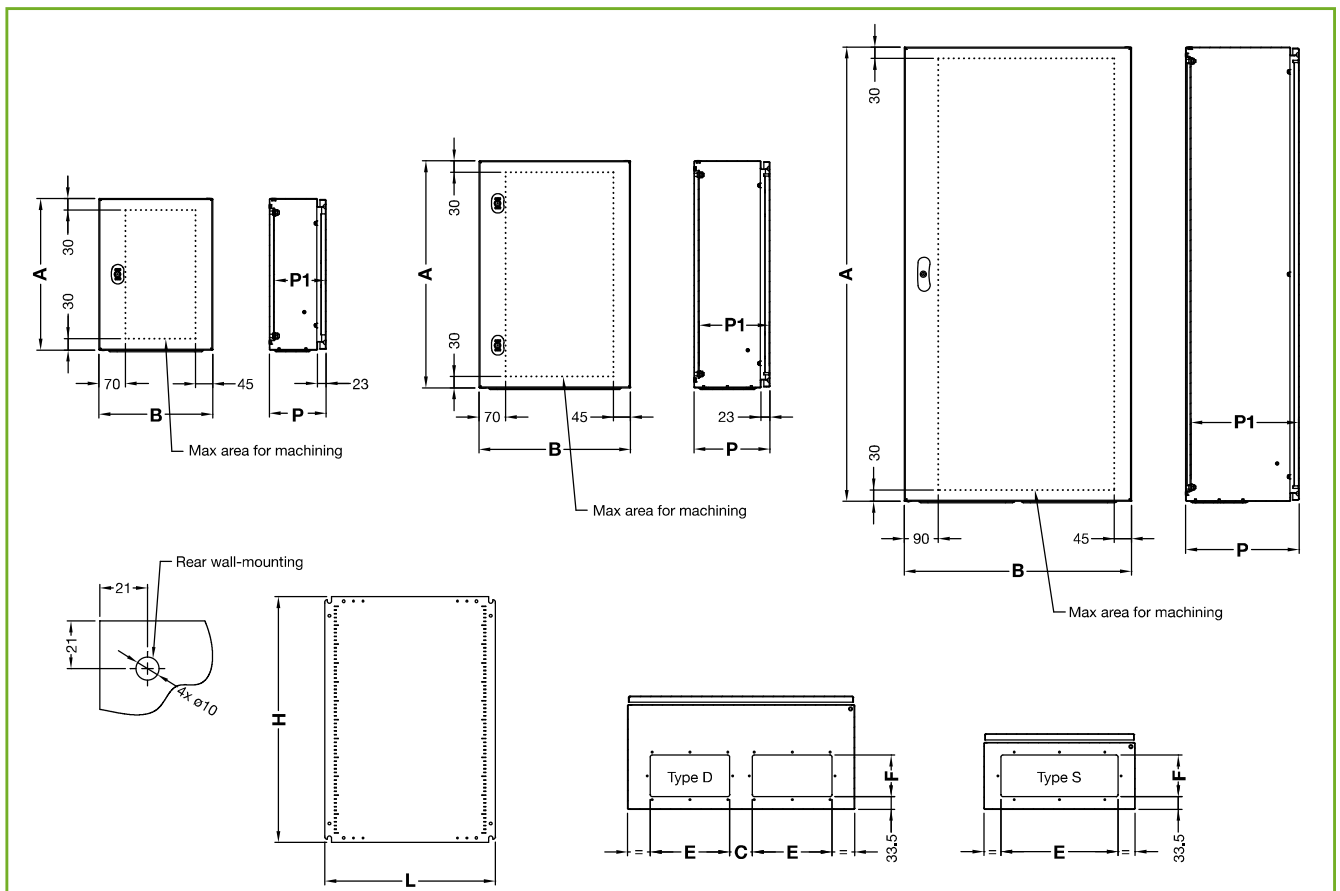

### CHARACTERISTICS AND COMPOSITION

Housing made from sheet steel.  
 Reversible door made from sheet steel with  $\varnothing 3$  mm double Bit locking system and 2 profiles (welded and painted).  
 Mounting plate made from sendzimir steel.  
 Cable entry closure flange (with polyurethane gasket) made from sheet steel.  
 Set of screws for grounding and assembly.

### PROTECTION RATING

- IP66 compliant with IEC EN62208 and EN60529.
- NEMA4 compliant with UL508A and UL50.
- Protection rating ensured by the two-component polyurethane foam gasket.
- Impact resistance rating IK10 in compliant with IEC EN62208 and EN62262.

Space markings on Mounting Plate (removable with appropriate product) to facilitate wiring.  
**Except for: 200x300, 250x300, W  $\geq$  1000 mm.**

Boxes

AVAILABLE: ■ IN STOCK  
■ UPON REQUEST

**ENCLOSURE WITH SINGLE SOLID DOOR**